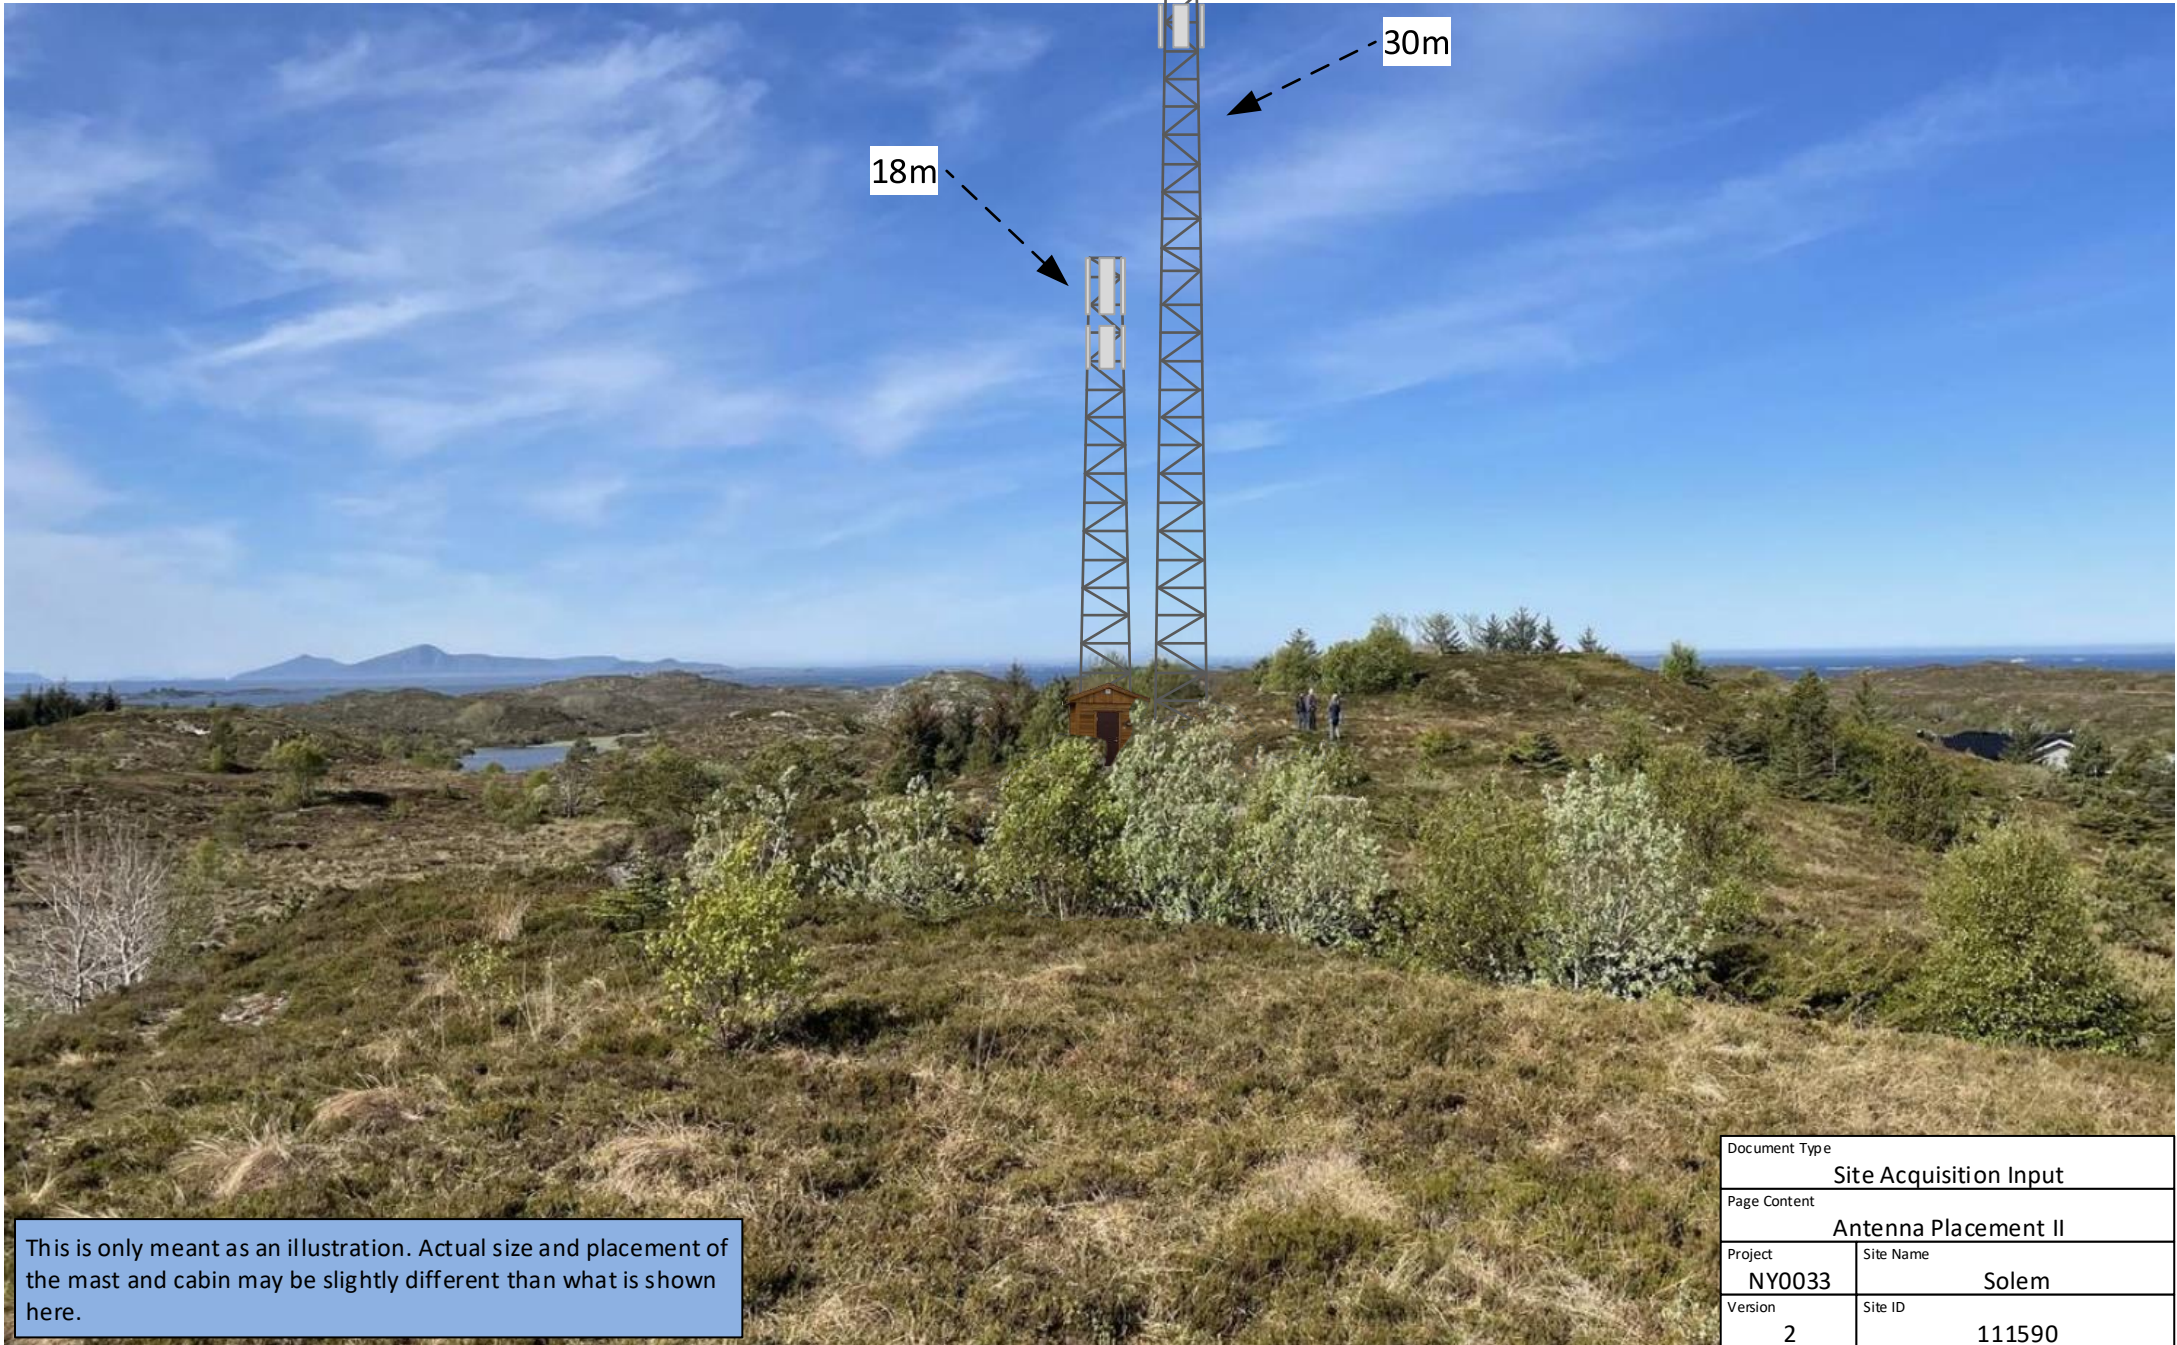

Photo taken from the east

This is only meant as an illustration. Actual size and placement of the mast and cabin may be slightly different than what is shown here.

Document Type	
Site Acquisition Input	
Page Content	
Antenna Placement II	
Project	Site Name
NY0033	Solem
Version	Site ID
2	111590

Photo taken from the north

This is only meant as an illustration. Actual size and placement of the mast may be slightly different than what is shown here.

Document Type	
Site Acquisition Input	
Page Content	
Antenna Placement III	
Project	Site Name
NY0033	Solem
Version	Site ID
2	111590